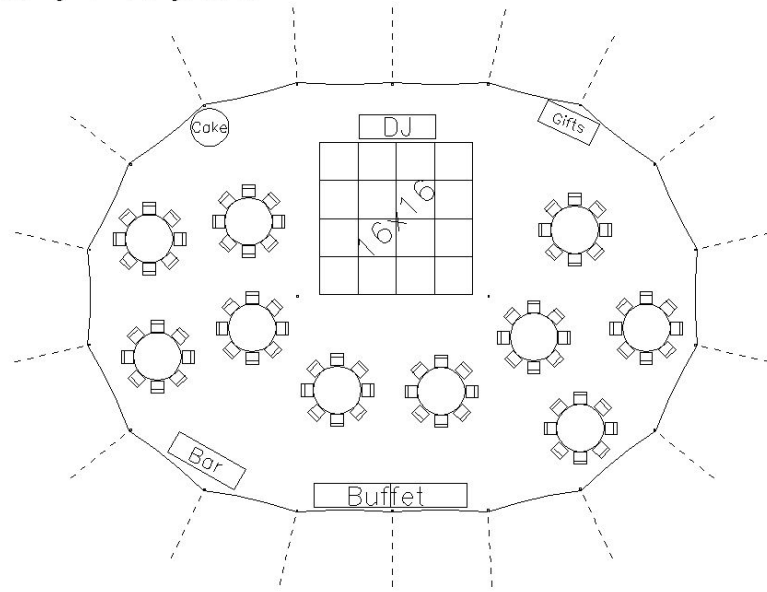

30x60 Clear Top Frame Tent
Seating for 56

44x63 Sailcloth Tent
Seating for 80 guests

50x70 High Peak
Seating for 194

40x100 High Peak
Seating for 200

44x103 Sailcloth Tent
Seating for 200