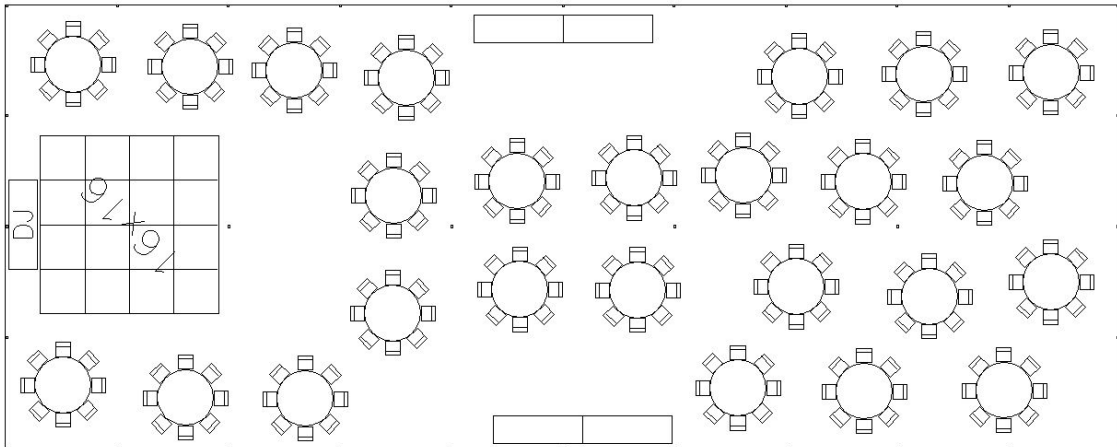

30x60 Clear Top Frame Tent
Seating for 56

44x63 Sailcloth Tent
Seating for 80 guests

50x70 High Peak
Seating for 194

40x100 High Peak
Seating for 200

44x103 Sailcloth Tent
Seating for 200