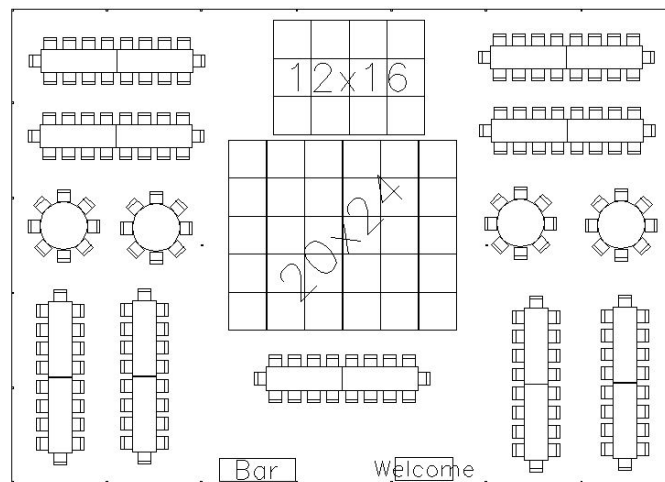

30x60 Clear Top Frame Tent
Seating for 56

44x63 Sailcloth Tent
Seating for 80 guests

50x70 High Peak
Seating for 194

40x100 High Peak
Seating for 200

44x103 Sailcloth Tent
Seating for 200