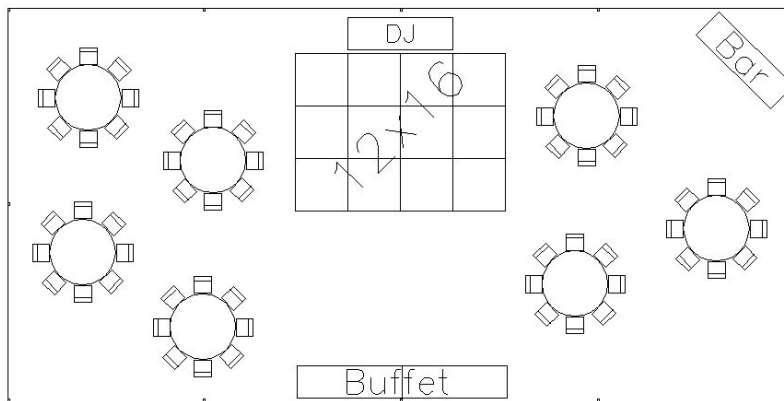

30x60 Clear Top Frame Tent
Seating for 56

44x63 Sailcloth Tent
Seating for 80 guests

50x70 High Peak
Seating for 194

40x100 High Peak
Seating for 200

44x103 Sailcloth Tent
Seating for 200